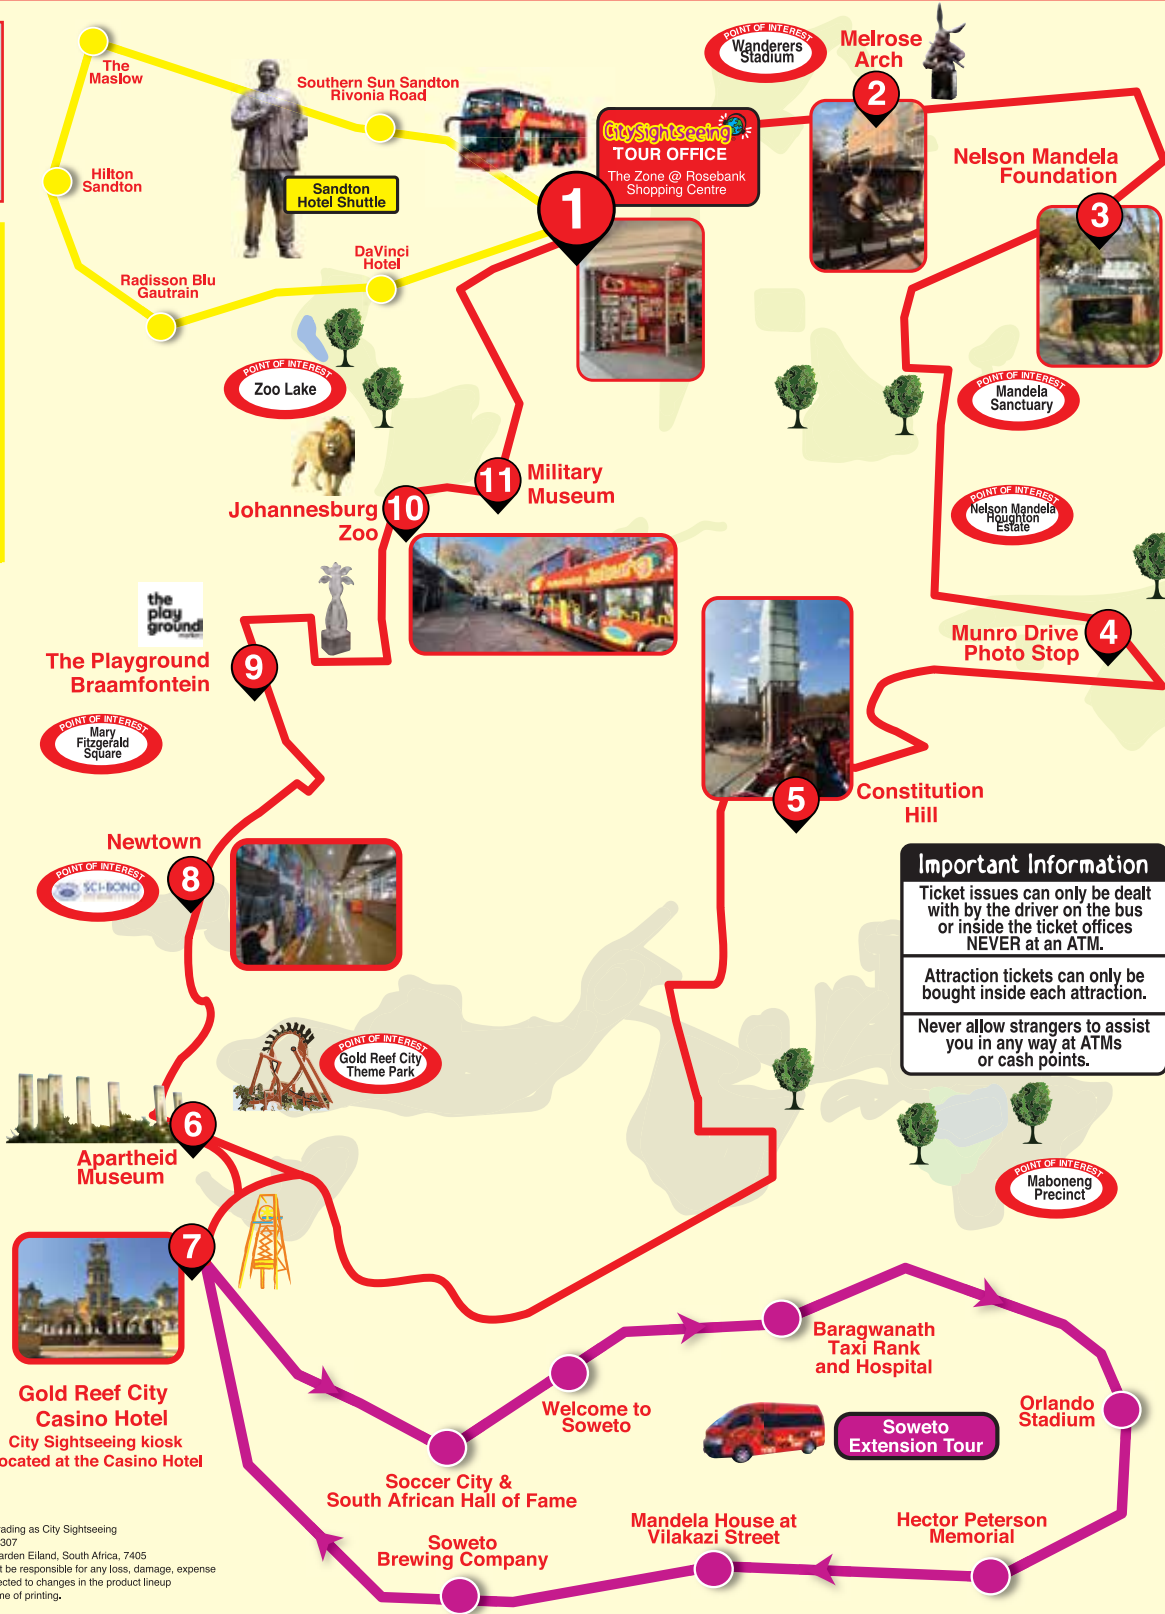

Important Information
Ticket issues can only be dealt with by the driver on the bus or inside the ticket offices NEVER at an ATM.
Attraction tickets can only be bought inside each attraction.
Never allow strangers to assist you in any way at ATMs or cash points.