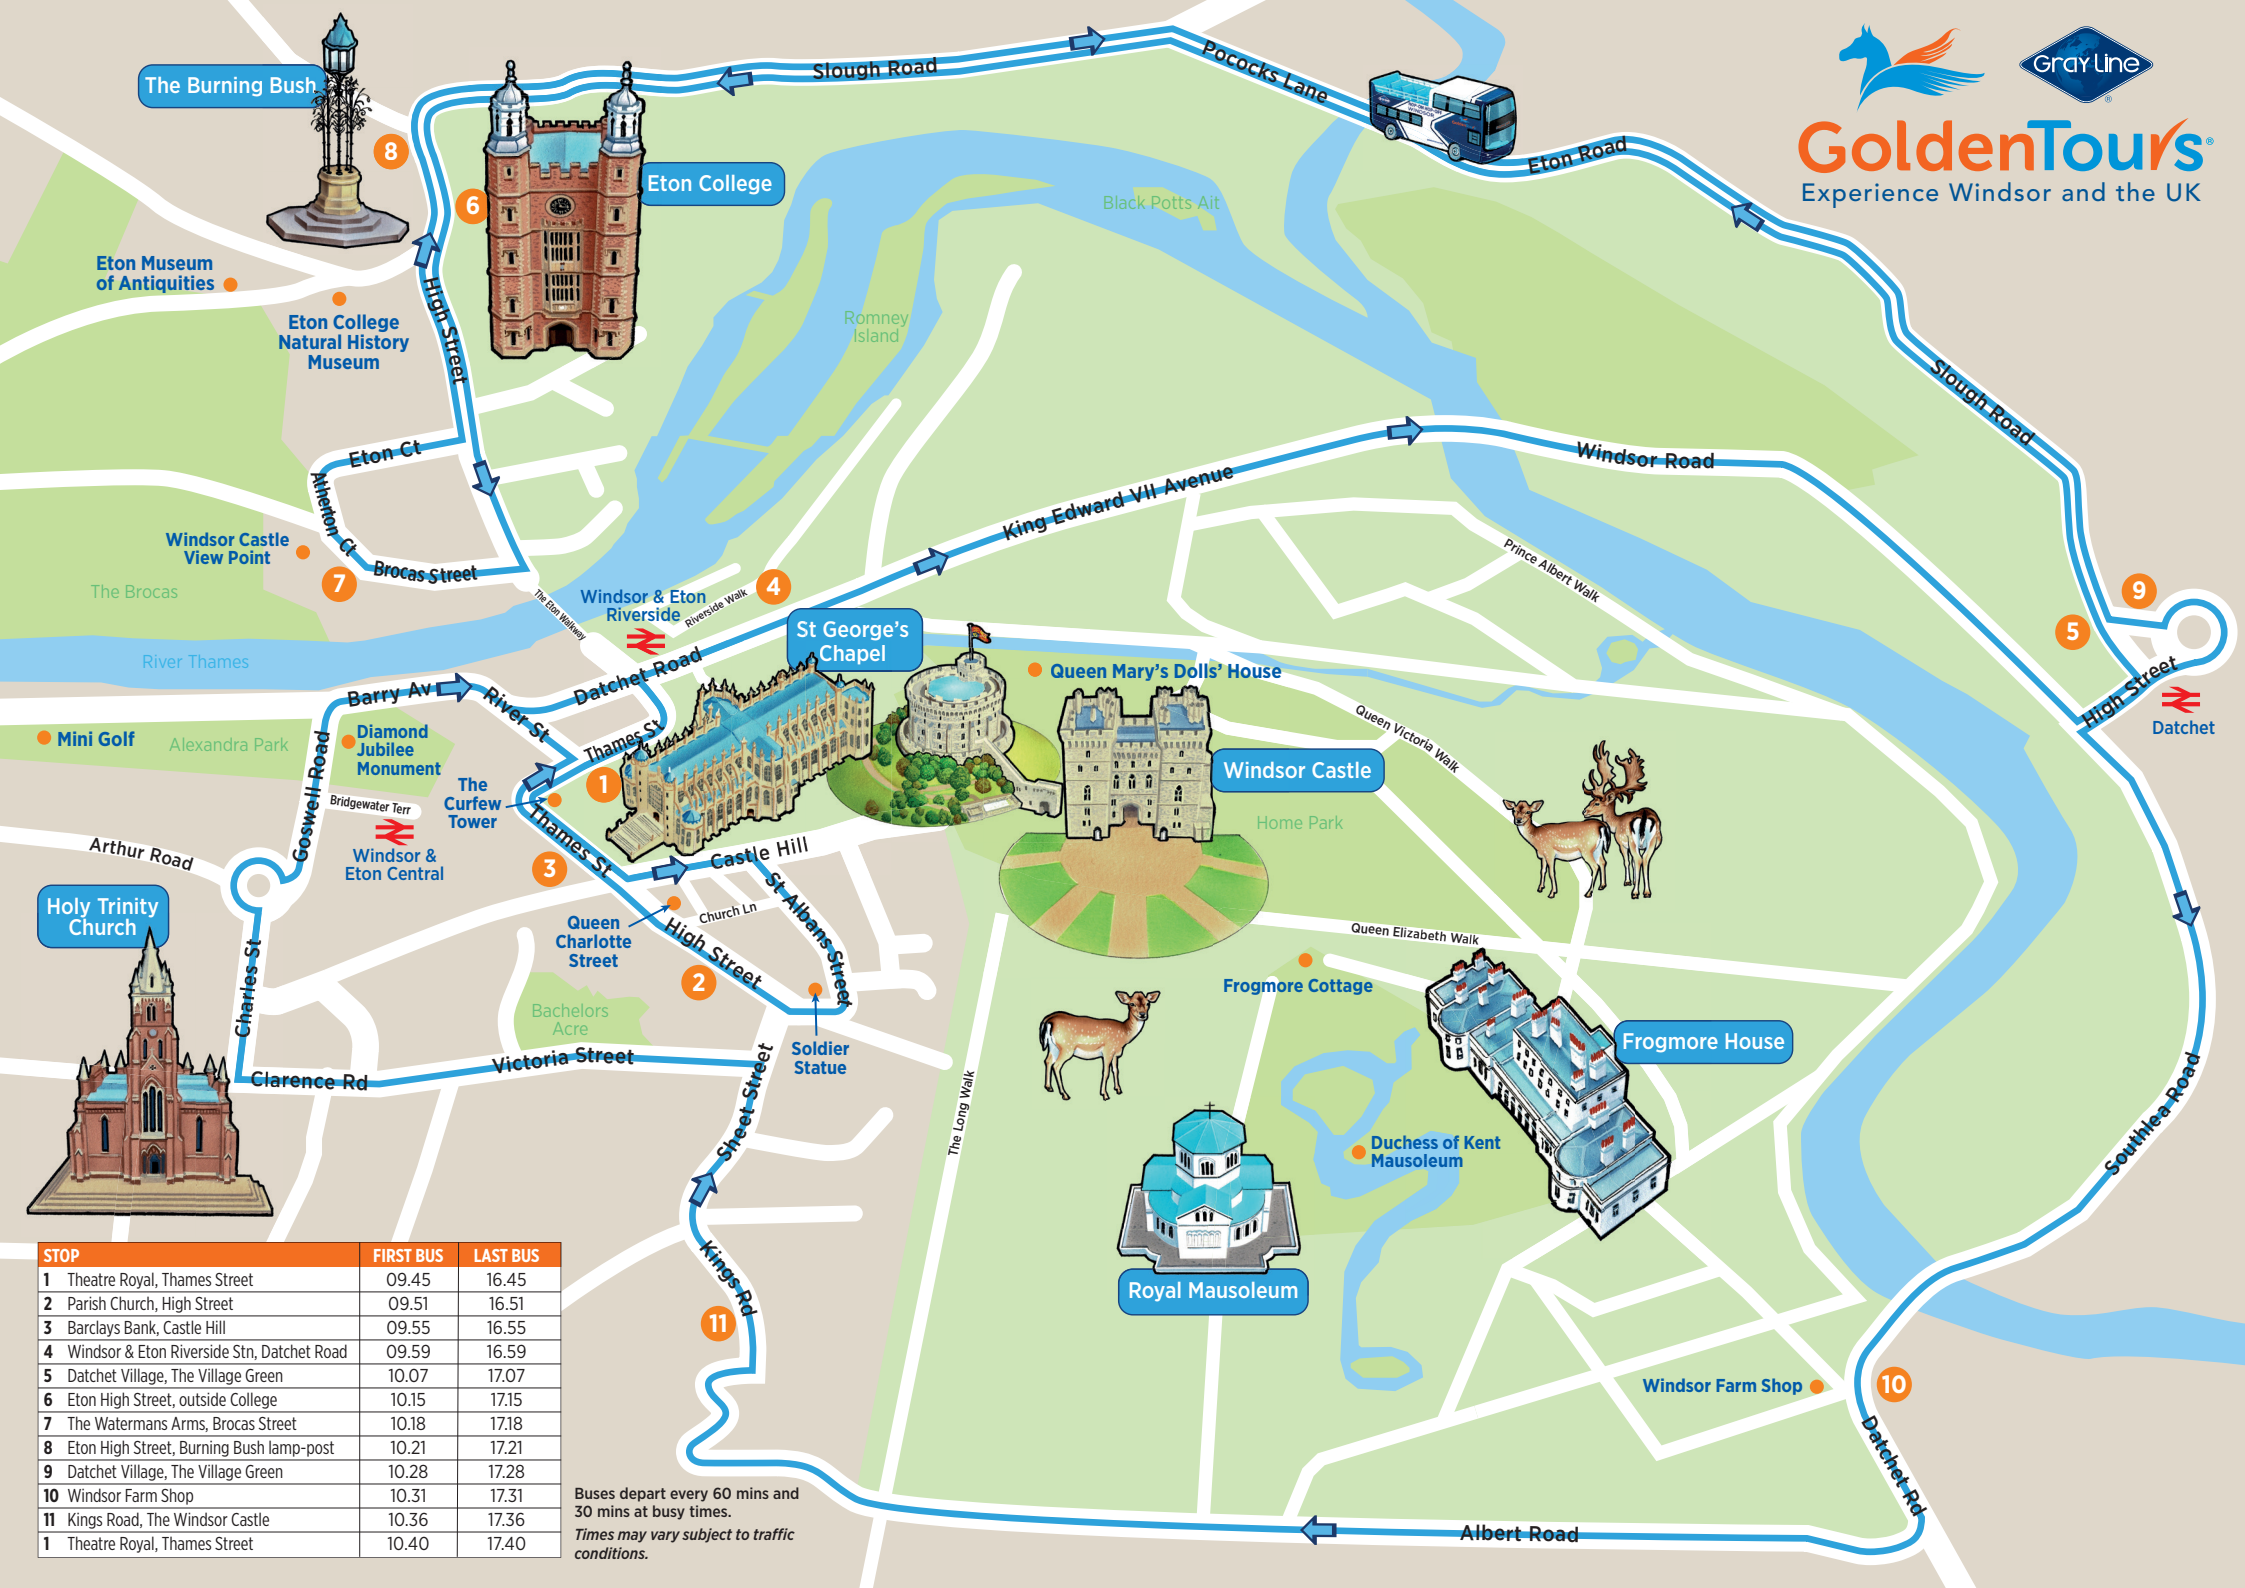

GoldenTours®

Experience Windsor and the UK

STOP	FIRST BUS	LAST BUS
1 Theatre Royal, Thames Street	09.45	16.45
2 Parish Church, High Street	09.51	16.51
3 Barclays Bank, Castle Hill	09.55	16.55
4 Windsor & Eton Riverside Stn, Datchet Road	09.59	16.59
5 Datchet Village, The Village Green	10.07	17.07
6 Eton High Street, outside College	10.15	17.15
7 The Watermans Arms, Brocas Street	10.18	17.18
8 Eton High Street, Burning Bush lamp-post	10.21	17.21
9 Datchet Village, The Village Green	10.28	17.28
10 Windsor Farm Shop	10.31	17.31
11 Kings Road, The Windsor Castle	10.36	17.36
1 Theatre Royal, Thames Street	10.40	17.40

Buses depart every 60 mins and 30 mins at busy times.
Times may vary subject to traffic conditions.