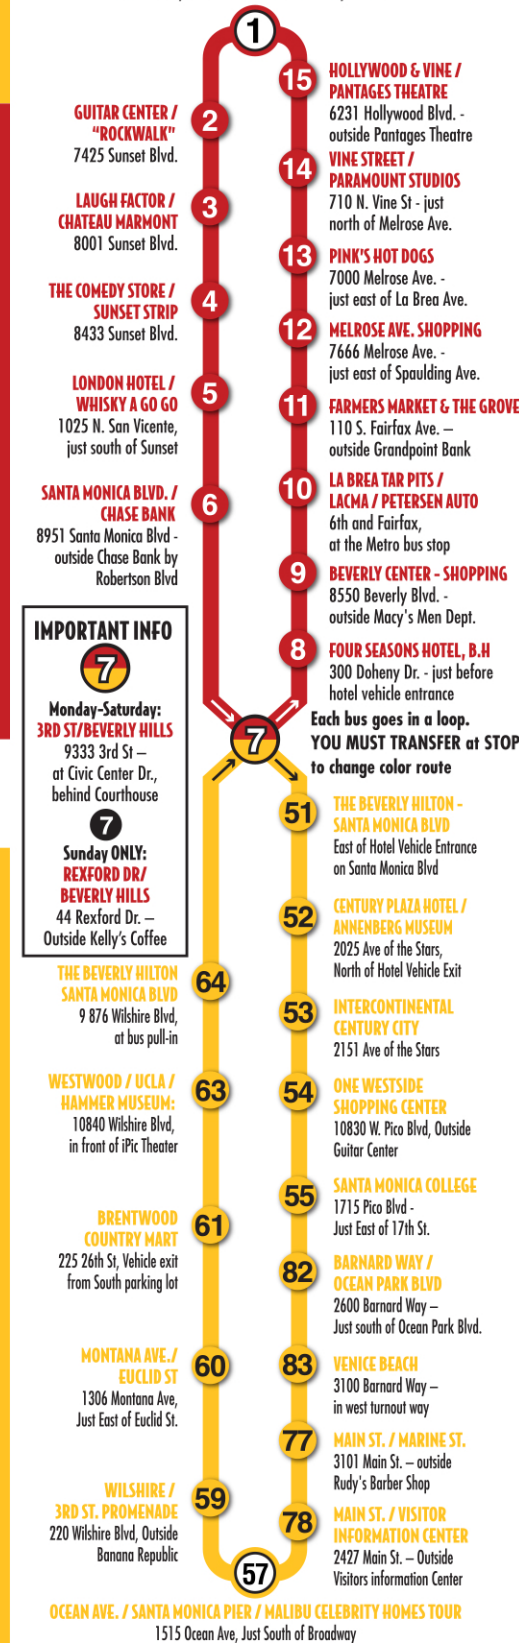

LAST BUS

OPERATED BY **StarLine TOURS**

www.starlinetours.com • csla@StarLineTours.com • Starline Tours: PSC#227, TCP#227S, TCP#1379S

HAT & SUNSCREEN ADVISORY: Please note that the sun can be deceptive in Southern California. It's recommended that hats and sunscreen be worn when on top of open-top double-deckers. **RAIN ADVISORY:** If there is significant rainfall on your tour during the time of ticket usage, you may request one 24-hour extension for your Unlimited ticket. No refunds or substitutes. **STARLINE REFUND POLICY FOR ALL TOURS:** cancellations must be at least 48 hours in advance of reserved departure time. Change of reservation by 6pm the day before reserved departure time. Starline tours is not responsible for delays caused by but not limited to, acts of nature, weather, authority of law, unexpected traffic or road conditions. Personal items are carried at your own risk. Service may be refused to anyone who jeopardizes their own safety or the safety of others. Security and safety is the liability of the chartering party. Alcoholic beverages or glass containers are not permitted on board. Standing while the bus is in motion is prohibited.

Nov. 4, 2020

DOLBY THEATRE (STARLINE TERMINAL) / HOLLYWOOD CELEBRITY HOMES TOUR
6801 Hollywood Blvd. in front of Dolby Theatre

IMPORTANT INFO

7
Monday-Saturday:
3RD ST/BEVERLY HILLS
9333 3rd St -
at Civic Center Dr.,
behind Courthouse

7
Sunday ONLY:
REXFORD DR/
BEVERLY HILLS
44 Rexford Dr. -
Outside Kelly's Coffee

64
THE BEVERLY HILTON
SANTA MONICA BLVD
9 876 Wilshire Blvd,
at bus pull-in

63
WESTWOOD / UCLA /
HAMMER MUSEUM:
10840 Wilshire Blvd,
in front of iPic Theater

61
BRENTWOOD
COUNTRY MART
225 26th St, Vehicle exit
from South parking lot

60
MONTANA AVE./
EUCLID ST
1306 Montana Ave,
Just East of Euclid St.

59
WILSHIRE /
3RD ST. PROMENADE
220 Wilshire Blvd, Outside
Banana Republic

57
OCEAN AVE. / SANTA MONICA PIER / MALIBU CELEBRITY HOMES TOUR
1515 Ocean Ave, Just South of Broadway