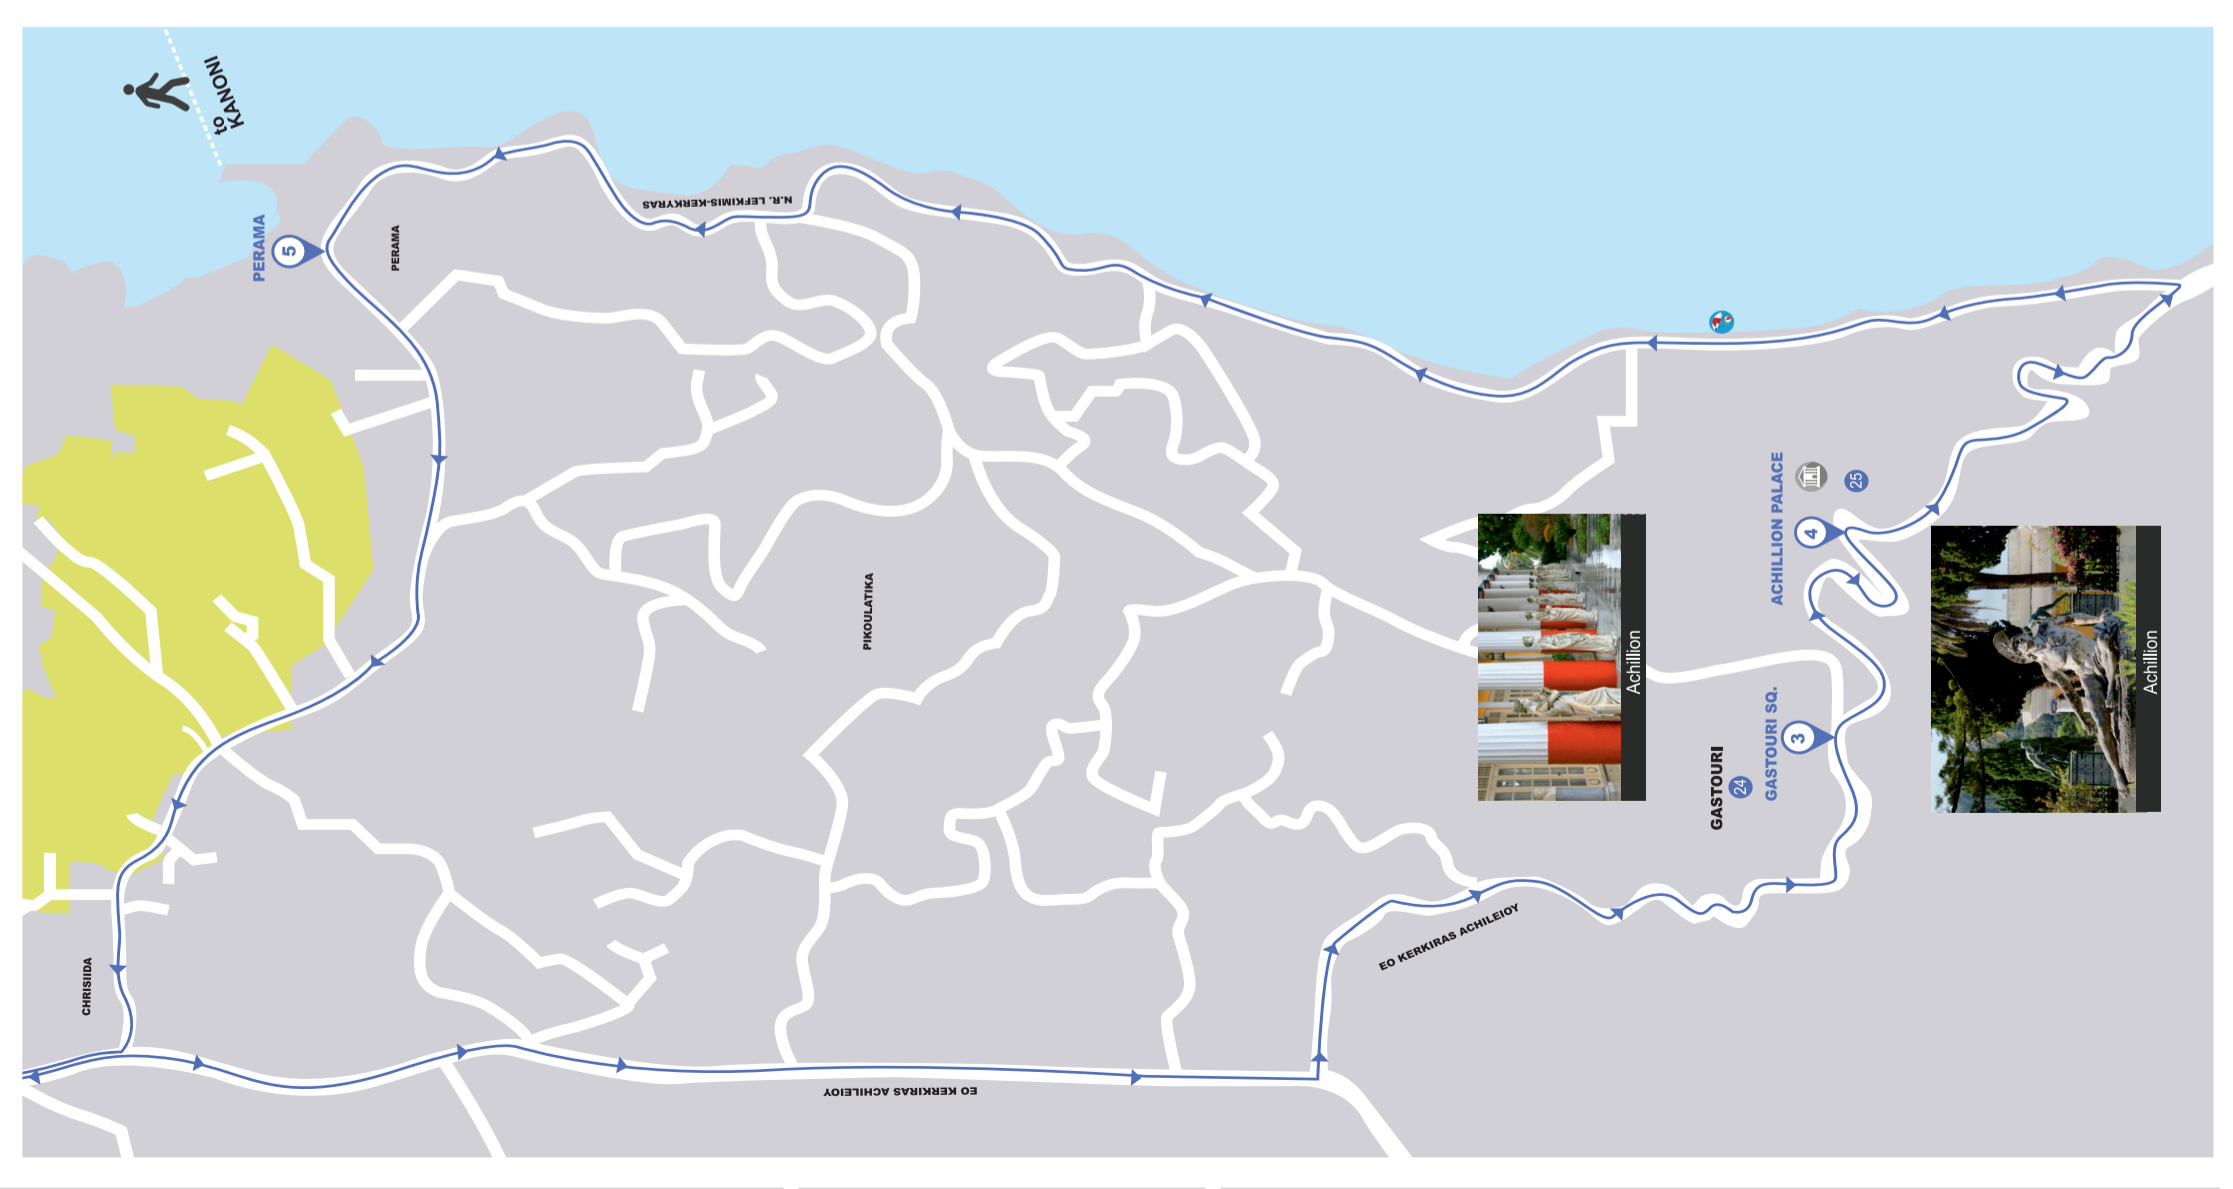

MapOn MapOf

LINE 1

CORFU CITY / KANONI

- 1 NEW PORT (DEPARTURE / ARRIVAL POINT)
- 2 MON REPO Palace
- 3 KANONI
HOTEL HELLINS
HOTEL ROYAL
HOTEL CORFU HOLIDAY PALACE
- 2 MON REPO Palace
- 4 ANEMOMYLOS (Garitsa)
- 5 SPIANADA SQ. (OLD FORTRESS ENTRANCE)
(Connecting point with Line 2)
- 6 SPILIA SQ.
(Connecting point with Line 2)
- 7 OLD PORT
(Connecting point with Line 2)

LINE 2

CORFU CITY / ACHILLION

- 1 NEW PORT (DEPARTURE / ARRIVAL POINT)
- 2 SPILIA SQ.
(Connecting point with Line 1)
- 3 GASTOURI SQ.
- 4 ACHILLION Palace
- 5 PERAMA
- 6 SPIANADA SQ. (OLD FORTRESS ENTRANCE)
(Connecting point with Line 1)
- 2 SPILIA SQ.
(Connecting point with Line 1)
- 7 OLD PORT
(Connecting point with Line 1)

Pontikonisi

Spianada Sq.

Museum of Asian Art

Corfu town

Corfu town

- Σύμβολα χάρτη
Map symbols
- port
 - monuments
 - square
 - church
 - beach
 - sailing
 - taxi station
 - airport
 - stadium
 - food & drink
 - fortress
 - blue bus station
 - green bus station
 - police station
 - fire station
 - parking
 - post office
 - tennis club

Corfu airport

Achillion

Achillion