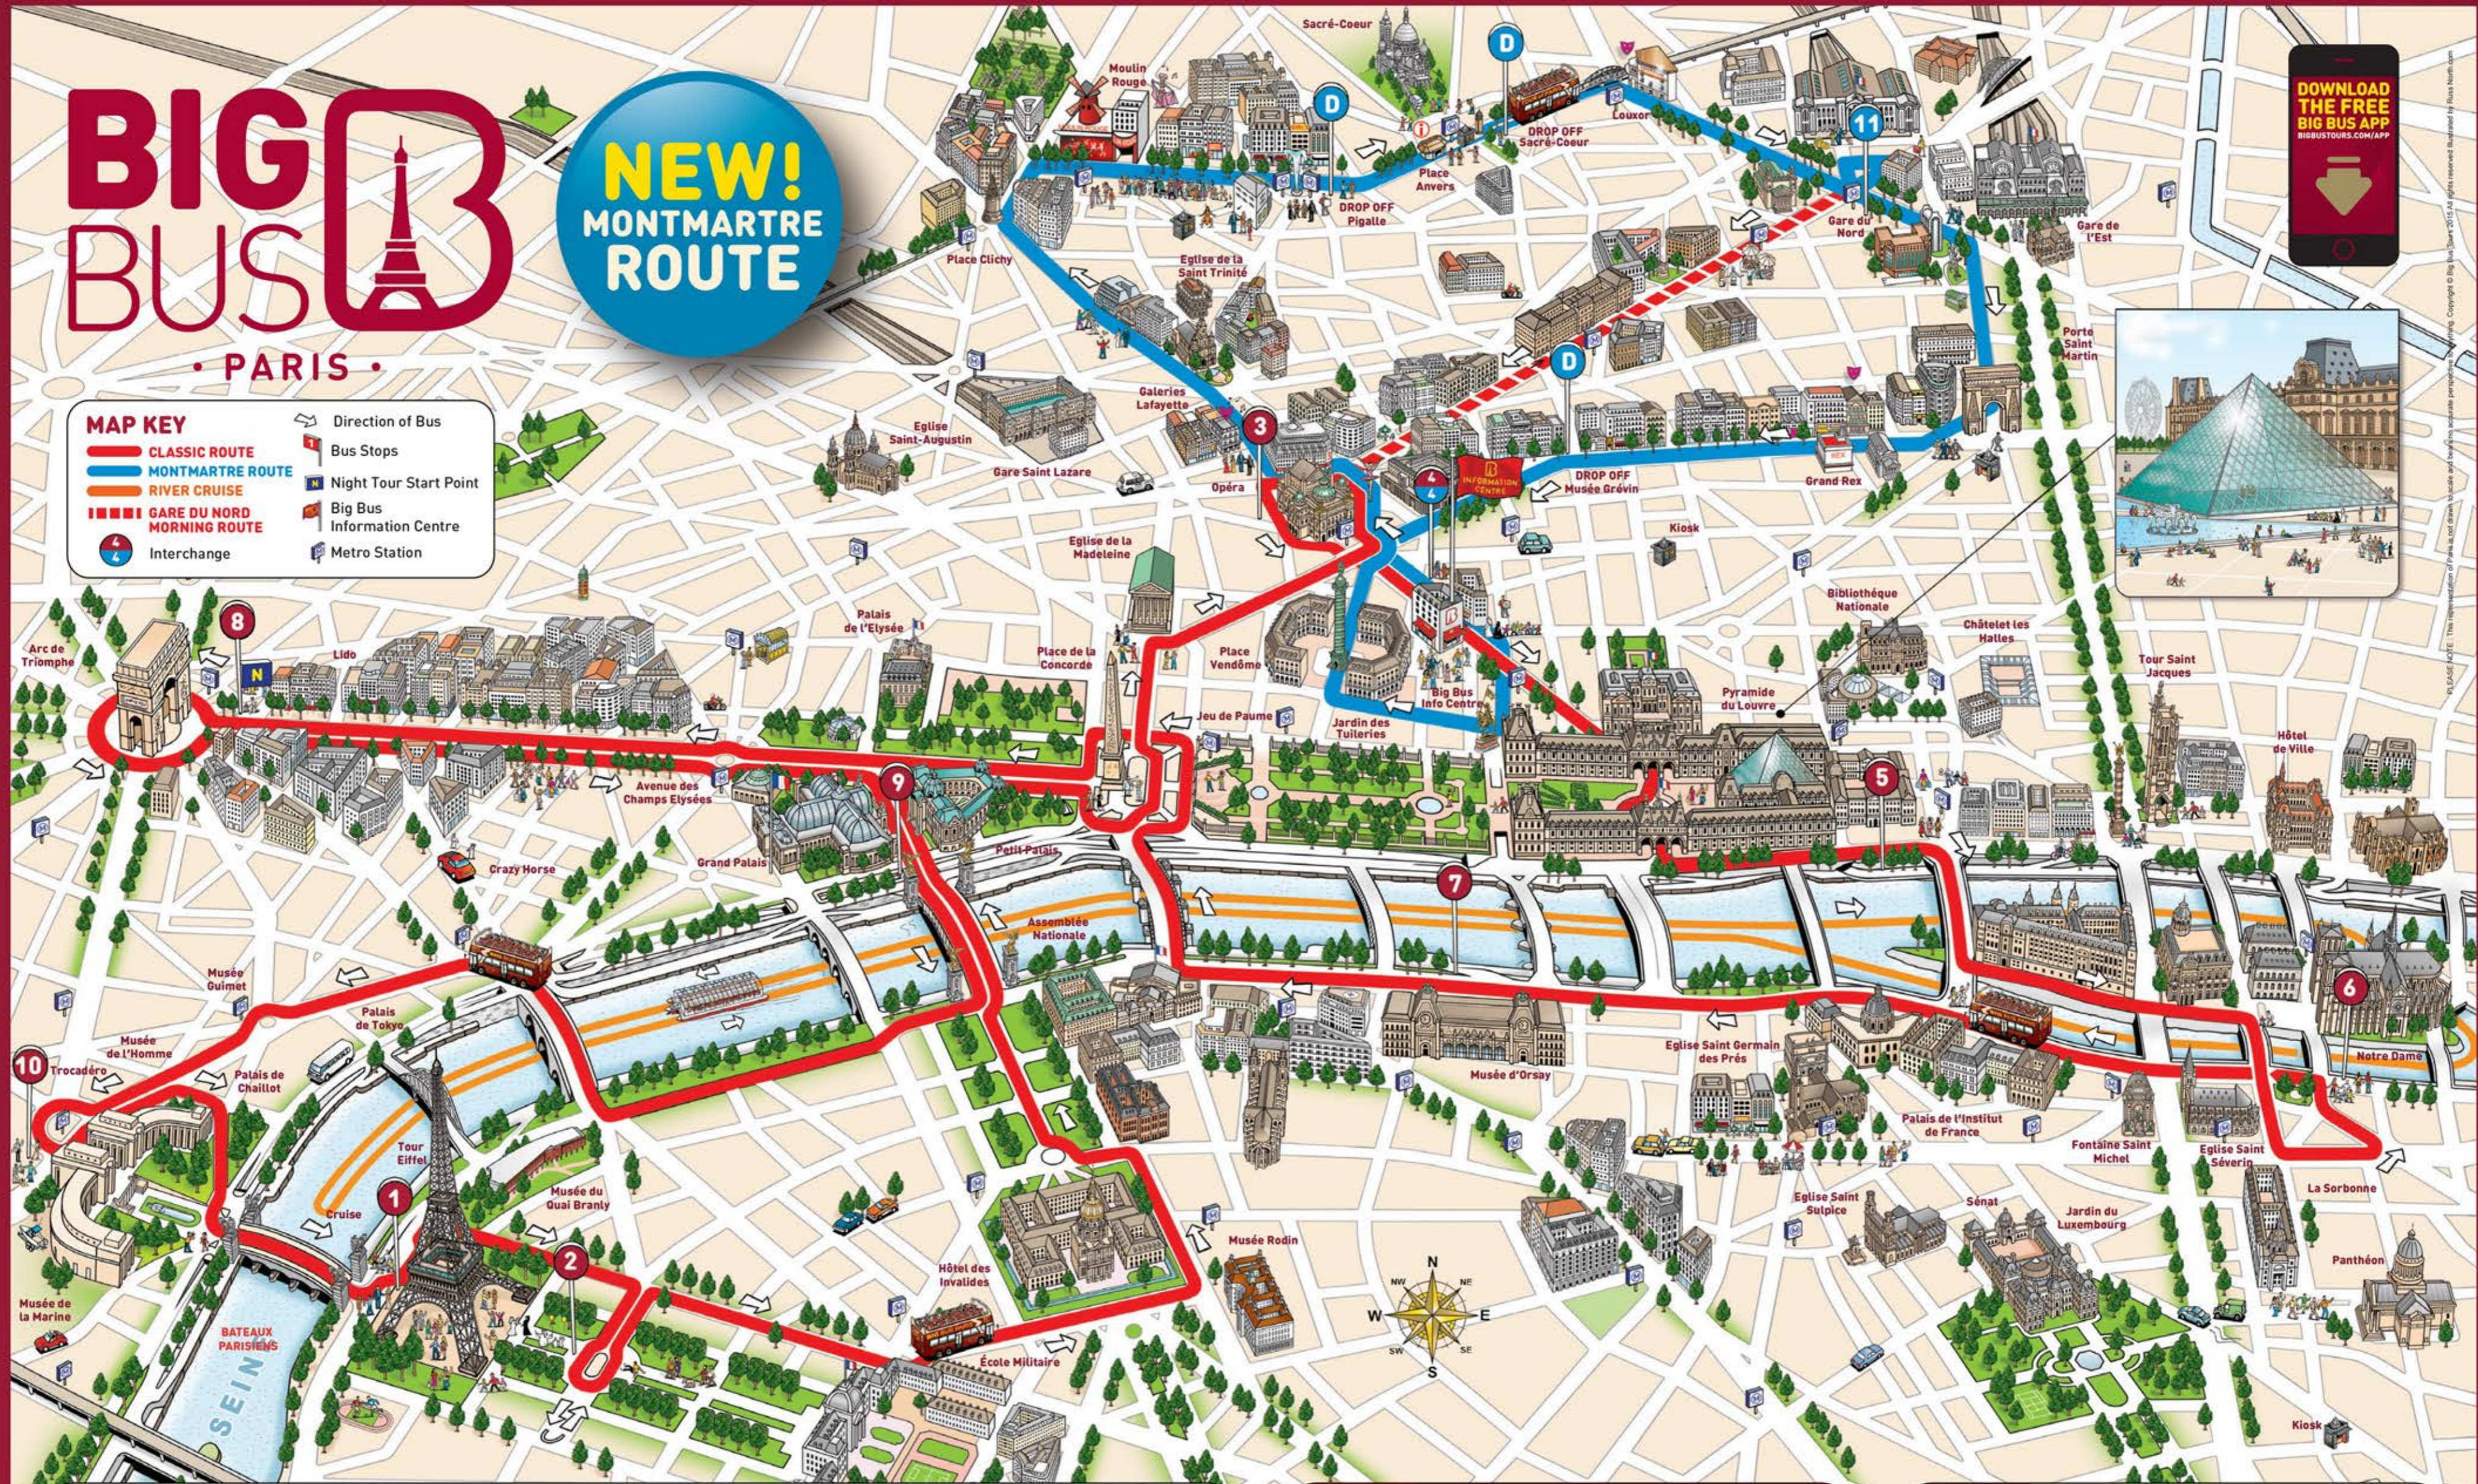

## NEW! MONTMARTRE ROUTE

PARIS

**MAP KEY**

- Direction of Bus
- Bus Stops
- Night Tour Start Point
- Big Bus Information Centre
- Metro Station
- CLASSIC ROUTE
- MONTMARTRE ROUTE
- RIVER CRUISE
- GARE DU NORD MORNING ROUTE
- Interchange

CLASSIC ROUTE				MONTMARTRE ROUTE			
Stop Number	First Pick up	Last Pick up	Last Full Round Tour	Stop Number	First Pick up	Last Pick up	Last Full Round Tour
1 Tour Eiffel	9:38	19:20	16:54	7 Musée d'Orsay	10:02	20:49	18:23
2 Champ de Mars	9:43	19:25	16:59	8 Champs-Élysées	9:39	21:14	18:48
3 Opéra Garnier	9:29	19:09	17:33	9 Grand Palais	9:54	21:24	18:58
4 Louvre - Pyramide - @BIC	9:40	20:09	17:43	10 Trocadéro	9:30	Terminus	19:10
5 Louvre - Pont des Arts	9:55	20:24	17:58	11 Gare du Nord	08:50	20 min	10:30 am
6 Notre-Dame	9:52	20:39	18:13		09:30	30 min	10:30 am

NIGHT TOUR				RIVER CRUISE			
DEPARTURE POINT: Stop 8 Champs-Élysées				Bateaux Parisiens cruise			
DEPARTURE TIME: Information available at Big Bus Stops/Consultez les arrêts de bus				First Cruise	Frequency	Last Cruise	*Departs from the Eiffel Tower exclusively
				April to September	10:00 am	1x/hr	10:00 pm
				October to March	10:30 am	1x/hr	9:30 pm

**Departure time: 11.30 everyday**  
**Duration: 1 hour**  
**Starting point: Big Bus Stop 6, in front of the Saint-Michel Fountain**

Gratuities are welcome and given at the discretion of the traveler.